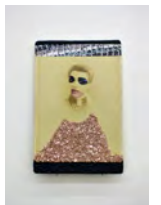

ULTERIOR

Rachel Grobstein and Margaret Meehan

June 17—July 23, 2017

List of Works:

NORTH WALL (from left to right):

Margret Meehan

Lady, 2015
Porcelain, underglaze, Vogue Chanel advertisement, wood, and screws
14 x 5 x 5 inches
MEEma-001

Golem's Love a Parade, 2017
Porcelain, plexiglass, and wood
8 ¼ x 5 x 6 ¾ inches
MEEma-009

Dressmaker, 2017
Acrylic paint, Chanel advertisement, glitter glass, latex paint, and vintage cabinet card
4 ¼ x 2 ½ x 1/8 inches
MEEma-011