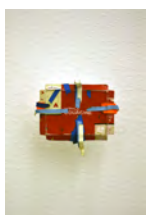

Gouache Box, 2017
Gouache and paper
2 x 2 x ½ inches
GROra-019